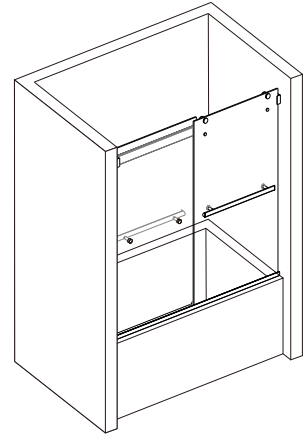

INSTALLATION SPECIFICATION

Item No.	TS80160-BP-BG
Description	By-pass
Overall Dimensions	60"x58"
Installation Size Range	56"-60"
Profile Color	Brushed Gold
Glass Thickness	8/25"
Glass Color	Transparent&Easy clean
Gross Weight	116 LBS
Certifications	ANSI Z97.1-2015

Marcelo
By-pass

All measurements are approximate. Measurements may vary +/- 1/25".